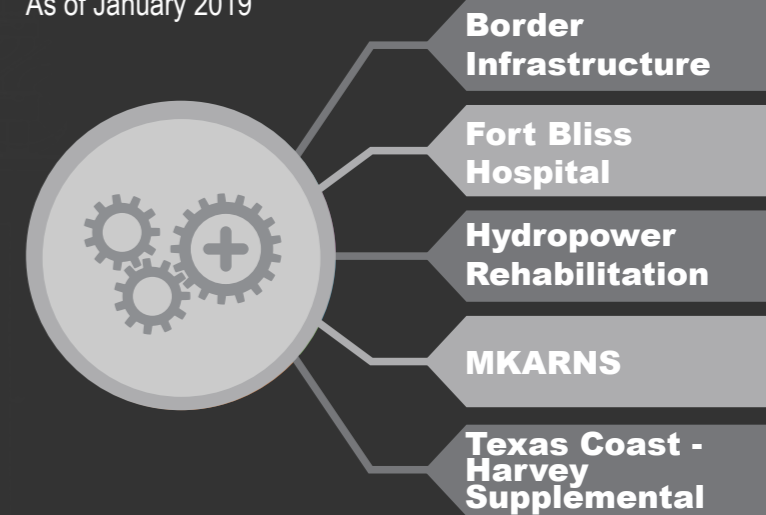

INTEGRATED WATER RESOURCE MANAGEMENT
- from source to purpose

STAKEHOLDER ENGAGEMENT
- deliberate communications

RECRUIT → HIRE
→ **DEVELOP** → **RETAIN**
- effectively manage our most critical asset

PROJECT DELIVERY BUSINESS PROCESS
- adhere to the principles of PDBP

OPERATIONAL PRIORITIES

As of January 2019

STRATEGIC PRIORITIES

GUIDING PRINCIPLES